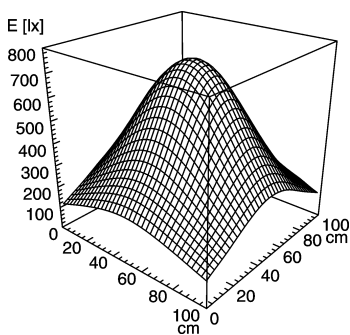

## light strip

**SLIM LED - LIQ 24**

FITTED WITH	24 x Light-emitting diode ,3 W
WORK EQUIPMENT	without
CONNECTED LOAD	22-29 V, DC
POWER CONSUMPTION	approx. 15 W
SYSTEM OF PROTECTION	IP 67
CLASS OF PROTECTION	III
USAGE	without switch
LUMINAIRE BODY	
MATERIAL	aluminium/plastic
SURFACE	anodised
COLOUR LUMINAIRE BODY	aluminium coloured anodised
LAMP COVER	potting, clear
MAINS LEAD	approx. 3.0 m, with free stranded wires
DESIGN	mounted version
FASTENING	screws
TOTAL LENGTH	616 mm

ARTICLE NO. 112545012-00011132

E<sub>min</sub>: 135 lx  
 E<sub>m</sub>: 377 lx  
 E<sub>max</sub>: 726 lx

measuring conditions: d=50cm