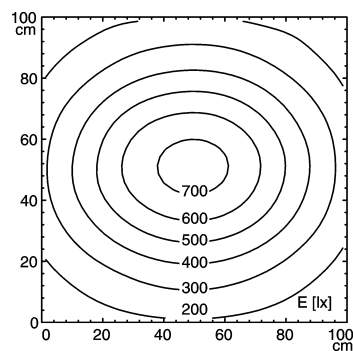

## light strip

**SLIM LED - LIQ 24**

FITTED WITH	24 x Light-emitting diode ,3 W
WORK EQUIPMENT	without
CONNECTED LOAD	22-29 V, DC
POWER CONSUMPTION	approx. 15 W
SYSTEM OF PROTECTION	IP 67
CLASS OF PROTECTION	III
USAGE	without switch
LUMINAIRE BODY	
MATERIAL	aluminium/plastic
SURFACE	anodised
COLOUR LUMINAIRE BODY	aluminium coloured anodised
LAMP COVER	potting, clear
MAINS LEAD	approx. 3.0 m, with free stranded wires
DESIGN	mounted version
FASTENING	screws
TOTAL LENGTH	616 mm

ARTICLE NO. 112545012-00011132

E<sub>min</sub>: 135 lx  
 E<sub>m</sub>: 377 lx  
 E<sub>max</sub>: 726 lx

measuring conditions: d=50cm